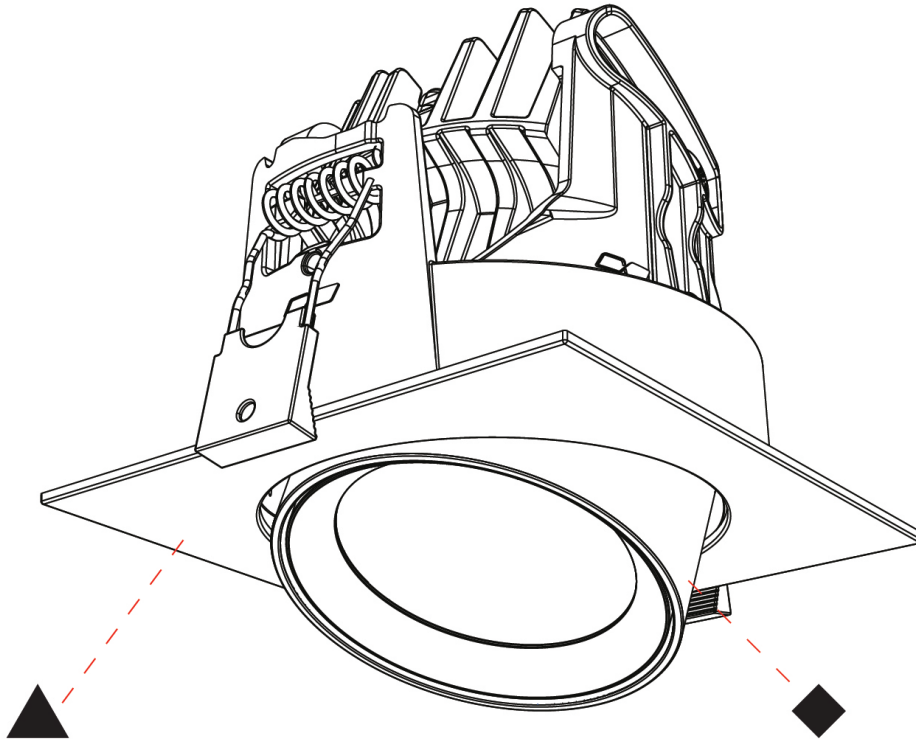

## CENTRIQ SQUARE ADJUSTABLE RECESSED

A35985-

PROJECT \_\_\_\_\_

TYPE \_\_\_\_\_

SPECIFIER \_\_\_\_\_

QUANTITY \_\_\_\_\_

DATE \_\_\_\_\_

A